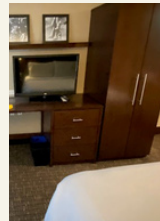

## SPECIAL SALE ITEMS

We liquidate furniture from high-end hotels and various other sources. Some of the items we liquidate are ideal for motels. Besides having a lot more items, below are some of the items we believe are most suitable for motels. We have large quantities of each item. Prices are super reasonable. We have Bedroom sets, Wardrobes, Dressers, Nightstands, Lounge Chairs, Desks, Desk Chairs, Lamps, Artwork, Mini Fridges, TVs, Luggage Racks and a lot more...

The followings are part of a very large liquidation from a few major high-end hotels.

**Wardrobes #1** \$299  
These wardrobes are all solid wood and super strong. EXACTLY LIKE BRAND NEW.  
Size: - 36" wide x22"x79"

**Wardrobes #2** \$199  
These Wardrobes are super strong. EXACTLY LIKE BRAND NEW.  
Size: - 30"x24"79"

**Small Dressers** \$99  
These Dressers are extra heavy duty. LIKE BRAND NEW.  
Size - 24"x24"x30"

**Mini Fridges**  
Small Mini Fridge - \$50  
Large Mini Fridge - \$100  
Small 18"x 18"x18" Large 22"x22"x27"

**Mirrors**  
Square Mirrors - \$20  
Full Body Mirrors - \$40

**Luggage Racks** \$30 ea.  
300 pc. left. These were recently ordered by the Hotel. So they are like LIKE BRAND NEW.