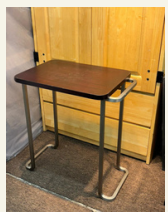

The followings are part of a very large liquidation from a few major high-end hotels.

**Wardrobes #1** \$299  
These wardrobes are all solid wood and super strong. EXACTLY LIKE BRAND NEW.  
Size: - 36" wide x22"x79"

**Wardrobes #2** \$199  
These Wardrobes are super strong. EXACTLY LIKE BRAND NEW.  
Size: - 30"x24"79"

**Small Dressers** \$99  
These Dressers are extra heavy duty. LIKE BRAND NEW.  
Size - 24"x24"x30"

**Large Dressers/TV Stands** \$199  
These Dressers are super heavy duty. LIKE BRAND NEW and all solid solid Wood.  
Size - 41"x23"x41"

**Lamps**  
These Lamps are in excellent condition. LIKE BRAND NEW.  
**LARGE QUANTITIES AVAILABLE**  
Tall Lamps - \$20  
Small Lamps - \$10