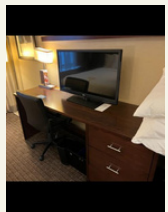

36-inch LG TVs - $100
Living room chairs- $75
Ottomans - $25
Dresser/Desk Combo- $199