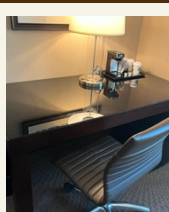

Desk Chairs - $25
Desks - $75
LARGE QUANTITIES AVAILABLE