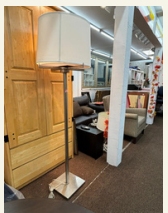

## SPECIAL SALE ITEMS

We liquidate furniture from high-end hotels and various other sources. Some of the items we liquidate are ideal for motels. Besides having a lot more items, below are some of the items we believe are most suitable for motels. We have large quantities of each item. Prices are super reasonable. We have Bedroom sets, Wardrobes, Dressers, Nightstands, Lounge Chairs, Desks, Desk Chairs, Lamps, Artwork, Mini Fridges, TVs, Luggage Racks and a lot more...

The followings are part of a very large liquidation from a few major high-end hotels.

**Wardrobes #1** \$299  
These wardrobes are all solid wood and super strong. EXACTLY LIKE BRAND NEW.  
Size: - 36" wide x22"x79"

**Wardrobes #2** \$199  
These Wardrobes are super strong. EXACTLY LIKE BRAND NEW.  
Size: - 30"x24"79"

**Small Dressers** \$99  
These Dressers are extra heavy duty. LIKE BRAND NEW.  
Size - 24"x24"x30"

**Large Dressers/TV Stands** \$199  
These Dressers are super heavy duty. LIKE BRAND NEW and all solid solid Wood.  
Size - 41"x23"x41"

**Lamps**  
These Lamps are in excellent condition. LIKE BRAND NEW.  
**LARGE QUANTITIES AVAILABLE**  
Tall Lamps - \$20  
Small Lamps - \$10